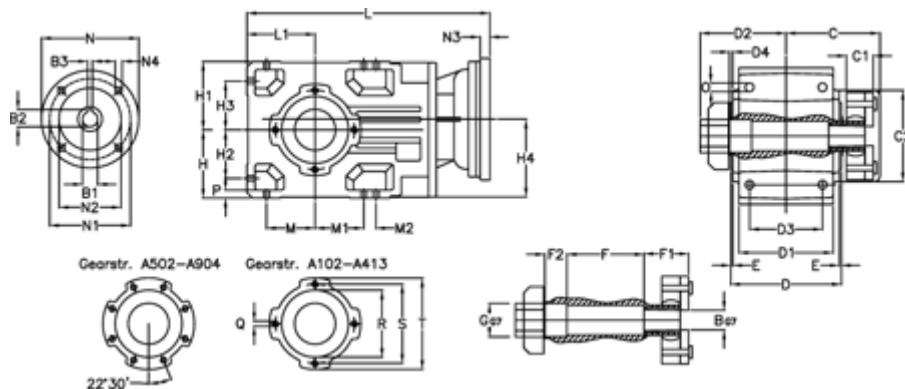

Article number: 29600101396035
 Description: Bevel helical gearbox
 A102QF20-13,9-P90B5

Measures

B = 20	D1 = 95	F2 = 36	L = 302.0	N3 = -
B1 = 24	D2 = 90	G = 32	L1 = 70	N4 = M10x12
B2 = 27.3	D3 = 75	GA = 14,5 NM	M = 50.0	O = 9.5
B3 = 8	d4 = 4.5	H = 70	M1 = 50.0	P = 9
C = 101.5	Description = A102QF-xx-P90 B5	H1 = 70	M2 = -	Q = M8x12
C1 = 29	E = 3.0	H2 = 50.0	N = 200	R = 80
C2 = 83.0	F = 77.5	H3 = 50.0	N1 = 165	S = 100
D = 117	F1 = 36.0	H4 = 83.0	N2 = 130	T = 120